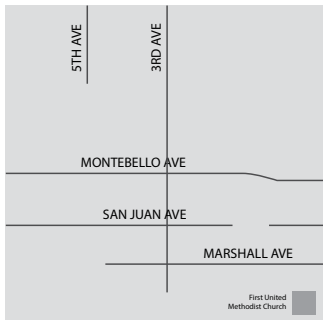

**SATURDAY
DECEMBER 28, 2024**

CENTRAL PHOENIX

01 ROUTE MAP

BETHANY HOME RD

MAP KEY			
	Parade Route		Fire Department Command
	Ticketed Grandstand Bleacher Seating		Tow Truck
	Ticketed ADA Seating		Light Rail
	Participant Water Station		Restrooms
			PA Announcer Booth

MISSOURI AVE

CAMELBACK RD

INDIAN SCHOOL RD

7TH AVE

7TH ST

FINISH

CENTRAL AVE

10TH ST

12TH ST

16TH ST

SATURDAY
DECEMBER 28, 2024

CENTRAL PHOENIX

02 STAGING AREA OVERVIEW

1. Equestrian Staging
2. Specialty Unit Staging
3. Balloon Staging
4. Float Staging
5. Honorary Unit Staging
6. VIP Parking Entrance
7. Volunteer Check-In
8. Equestrian Pre-Staging
9. Pooper Scoopers
10. Shuttle Stops

SATURDAY
DECEMBER 28, 2024
 CENTRAL PHOENIX

04 DESTAGING AREA

OVERVIEW

BETHANY HOME RD

MISSOURI AVE

CAMELBACK RD

INDIAN SCHOOL RD

START