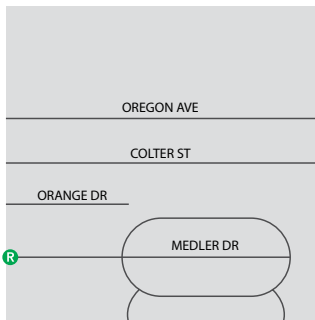

**SATURDAY
DECEMBER 28, 2024**

CENTRAL PHOENIX

01 ROUTE MAP

BETHANY HOME RD

MAP KEY			
	Parade Route		Fire Department Command
	Ticketed Grandstand Bleacher Seating		Tow Truck
	Ticketed ADA Seating		Light Rail
	Participant Water Station		Restrooms
			PA Announcer Booth

MISSOURI AVE

CAMELBACK RD

INDIAN SCHOOL RD

7TH AVE

7TH ST

FINISH

CENTRAL AVE

10TH ST

CENTRAL PHOENIX

06 MORNING SHUTTLE ROUTE

SATURDAY
DECEMBER 28, 2024
 CENTRAL PHOENIX

08 SHUTTLE ROUTE

POST-PARADE