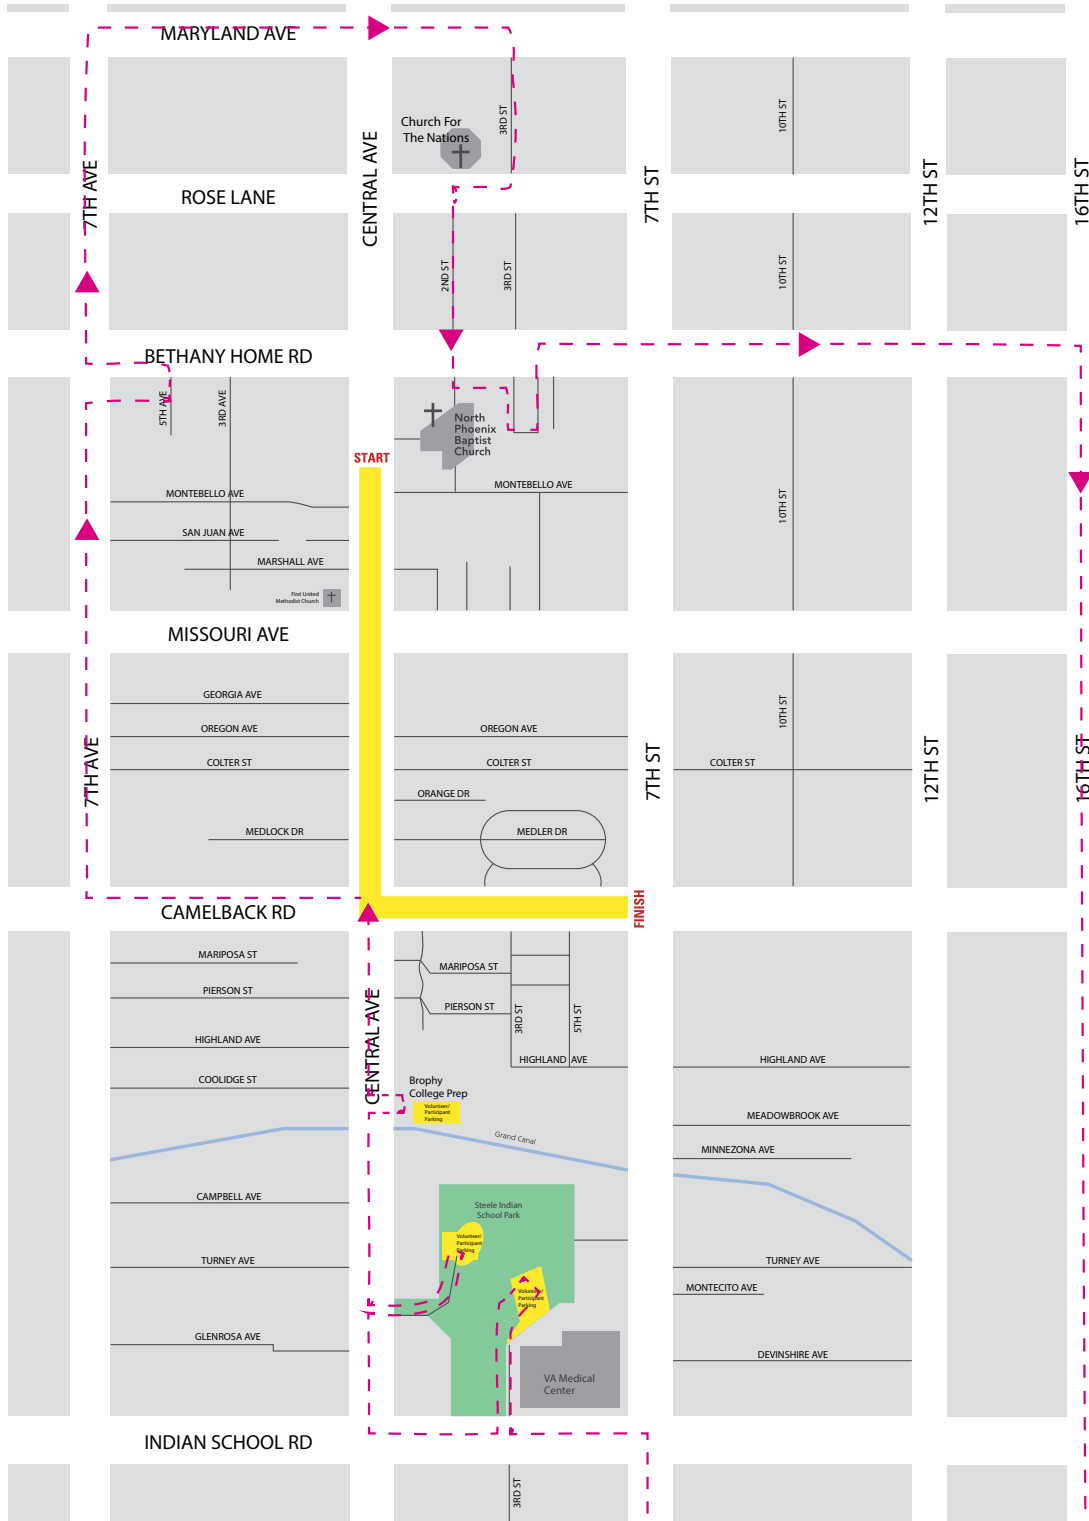

06 MORNING SHUTTLE ROUTE