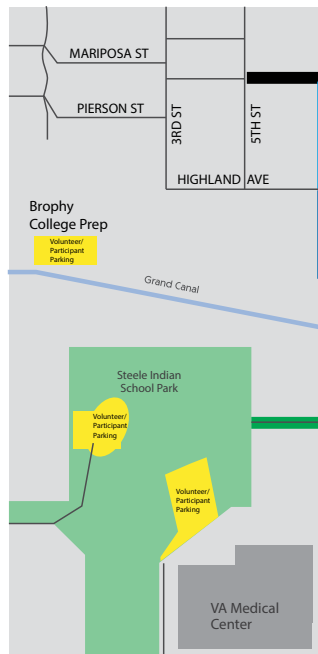

**SATURDAY
DECEMBER 28, 2024**

CENTRAL PHOENIX

01 ROUTE MAP

BETHANY HOME RD

MAP KEY			
	Parade Route		Fire Department Command
	Ticketed Grandstand Bleacher Seating		Tow Truck
	Ticketed ADA Seating		Light Rail
	Participant Water Station		Restrooms
			PA Announcer Booth

MISSOURI AVE

CAMELBACK RD

INDIAN SCHOOL RD

7TH AVE

7TH ST

FINISH

CENTRAL AVE

10TH ST

SATURDAY
DECEMBER 28, 2024
 CENTRAL PHOENIX

04 DESTAGING AREA

OVERVIEW

BETHANY HOME RD

MISSOURI AVE

CAMELBACK RD

INDIAN SCHOOL RD

START

FINISH

CENTRAL AVE

7TH AVE

7TH ST

12TH ST

16TH ST

PRESENTED BY
LENER & ROWE

**SATURDAY
DECEMBER 28, 2024**