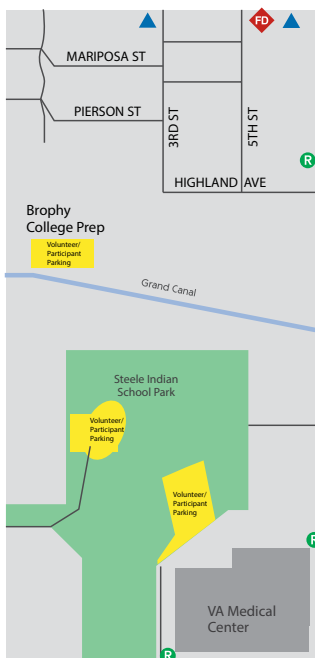

**SATURDAY
DECEMBER 28, 2024**

CENTRAL PHOENIX

01 ROUTE MAP

BETHANY HOME RD

MAP KEY			
	Parade Route		Fire Department Command
	Ticketed Grandstand Bleacher Seating		Tow Truck
	Ticketed ADA Seating		Light Rail
	Participant Water Station		Restrooms
			PA Announcer Booth

MISSOURI AVE

CAMELBACK RD

INDIAN SCHOOL RD

7TH AVE

7TH ST

FINISH

CENTRAL AVE

10TH ST

SATURDAY
DECEMBER 28, 2024
 CENTRAL PHOENIX

04 DESTAGING AREA

OVERVIEW

BETHANY HOME RD

MISSOURI AVE

CAMELBACK RD

INDIAN SCHOOL RD

START

FINISH

CENTRAL AVE

7TH AVE

7TH ST

12TH ST

16TH ST

PRESENTED BY
LENER & ROWE

**SATURDAY
DECEMBER 28, 2024**