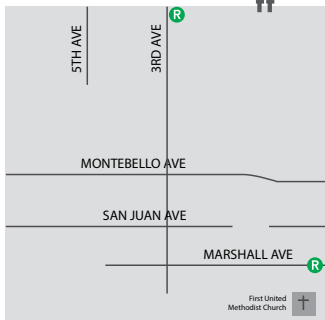

**SATURDAY
DECEMBER 28, 2024**

CENTRAL PHOENIX

01 ROUTE MAP

BETHANY HOME RD

MAP KEY			
	Parade Route		Fire Department Command
	Ticketed Grandstand Bleacher Seating		Tow Truck
	Ticketed ADA Seating		Light Rail
	Participant Water Station		Restrooms
			PA Announcer Booth

MISSOURI AVE

CAMELBACK RD

INDIAN SCHOOL RD

7TH AVE

7TH ST

FINISH

CENTRAL AVE

10TH ST

SATURDAY
DECEMBER 28, 2024
 CENTRAL PHOENIX

04 DESTAGING AREA

OVERVIEW

BETHANY HOME RD

MISSOURI AVE

CAMELBACK RD

INDIAN SCHOOL RD

START